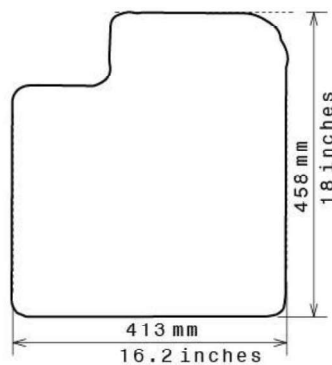

### Fitment Specifications

<b>Make/Brand</b>	Fiat
<b>Model/Type</b>	Grande Punto
<b>Gen/MK Code</b>	1st Gen
<b>Model Year</b>	2005-2009
<b>Body Type</b>	Hatchback
<b>Non-Slip Type</b>	GECKO
<b>SKU</b>	C 5172

Please check shape/size matches floorpan

**LEFT Hand Drive**

SCALE: 1/10

**Set of 4**

**Remarks**