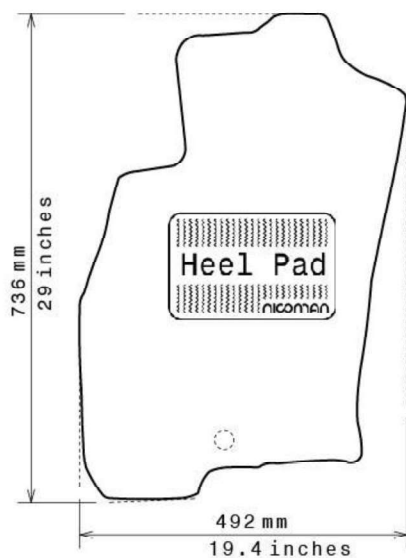

### Fitment Specifications

<b>Make/Brand</b>	Fiat
<b>Model/Type</b>	Grande Punto
<b>Gen/MK Code</b>	1st Gen
<b>Model Year</b>	2005-2009
<b>Body Type</b>	Hatchback
<b>Non-Slip Type</b>	GECKO
<b>SKU</b>	C 5172

Please check shape/size matches floorpan

**LEFT Hand Drive**

SCALE: 1/10

**Set of 4**

**Remarks**