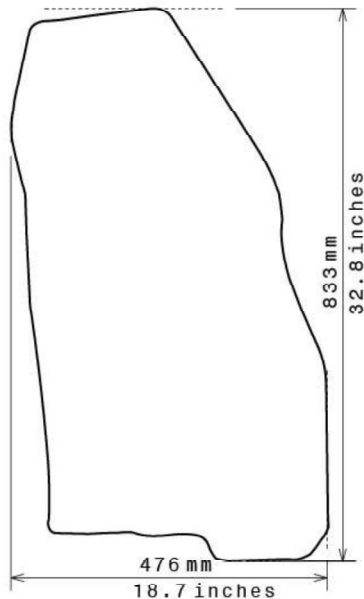

### Fitment Specifications

<b>Make/Brand</b>	Fiat
<b>Model/Type</b>	Grande Punto
<b>Gen/MK Code</b>	1st Gen
<b>Model Year</b>	2005-2009
<b>Body Type</b>	Hatchback
<b>Non-Slip Type</b>	GECKO
<b>SKU</b>	C 5172

Please check shape/size matches floorpan

**LEFT Hand Drive**

SCALE: 1/10

**Set of 4**

**Remarks**