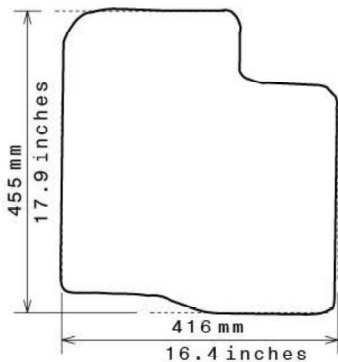

### Fitment Specifications

<b>Make/Brand</b>	Fiat
<b>Model/Type</b>	Grande Punto
<b>Gen/MK Code</b>	1st Gen
<b>Model Year</b>	2005-2009
<b>Body Type</b>	Hatchback
<b>Non-Slip Type</b>	GECKO
<b>SKU</b>	C 5172

Please check shape/size matches floorpan

**LEFT Hand Drive**

SCALE: 1/10

**Set of 4**

**Remarks**